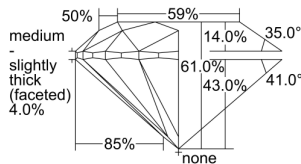

GIA®

FACSIMILE

GIA REPORT 7235329378

Verify this report at GIA.edu

GIA NATURAL DIAMOND DOSSIER®

June 24, 2024
GIA Report Number 7235329378
Shape and Cutting Style ..... Round Brilliant
Measurements ..... 5.59 - 5.62 x 3.42 mm

GRADING RESULTS

Carat Weight ..... 0.66 carat
Color Grade ..... H
Clarity Grade I1
Cut Grade ..... Very Good

ADDITIONAL GRADING INFORMATION

Polish ..... Very Good
Symmetry ..... Good
Fluorescence ..... None
Clarity Characteristics ..... Feather, Cloud
Inscription(s): GIA 7235329378

PROPORTIONS

Profile to actual proportions

GRADING SCALES

GIA COLOR SCALE

COLOREDNESS	D
	E
	F
	G
	H
	I
	J
NEAR COLORLESS	K
	L
FAINT	M
	N
	O
	P
VERY LIGHT	R
	S
	T
	U
	V
LIGHT	W
	X
	Y
	Z

GIA CLARITY SCALE

FLAWLESS	VERY VERY SLIGHTLY INCLUDED	VVS₁	
			VVS₂
INTERNALLY FLAWLESS	VERY SLIGHTLY INCLUDED	VS₁	
		VS₂	
SLIGHTLY INCLUDED	SLIGHTLY INCLUDED	SI₁	
		SI₂	
INCLUDED	INCLUDED	I₁	
		I₂	
		I₃	

GIA CUT SCALE

EXCELLENT
VERY GOOD
GOOD
FAIR
POOR